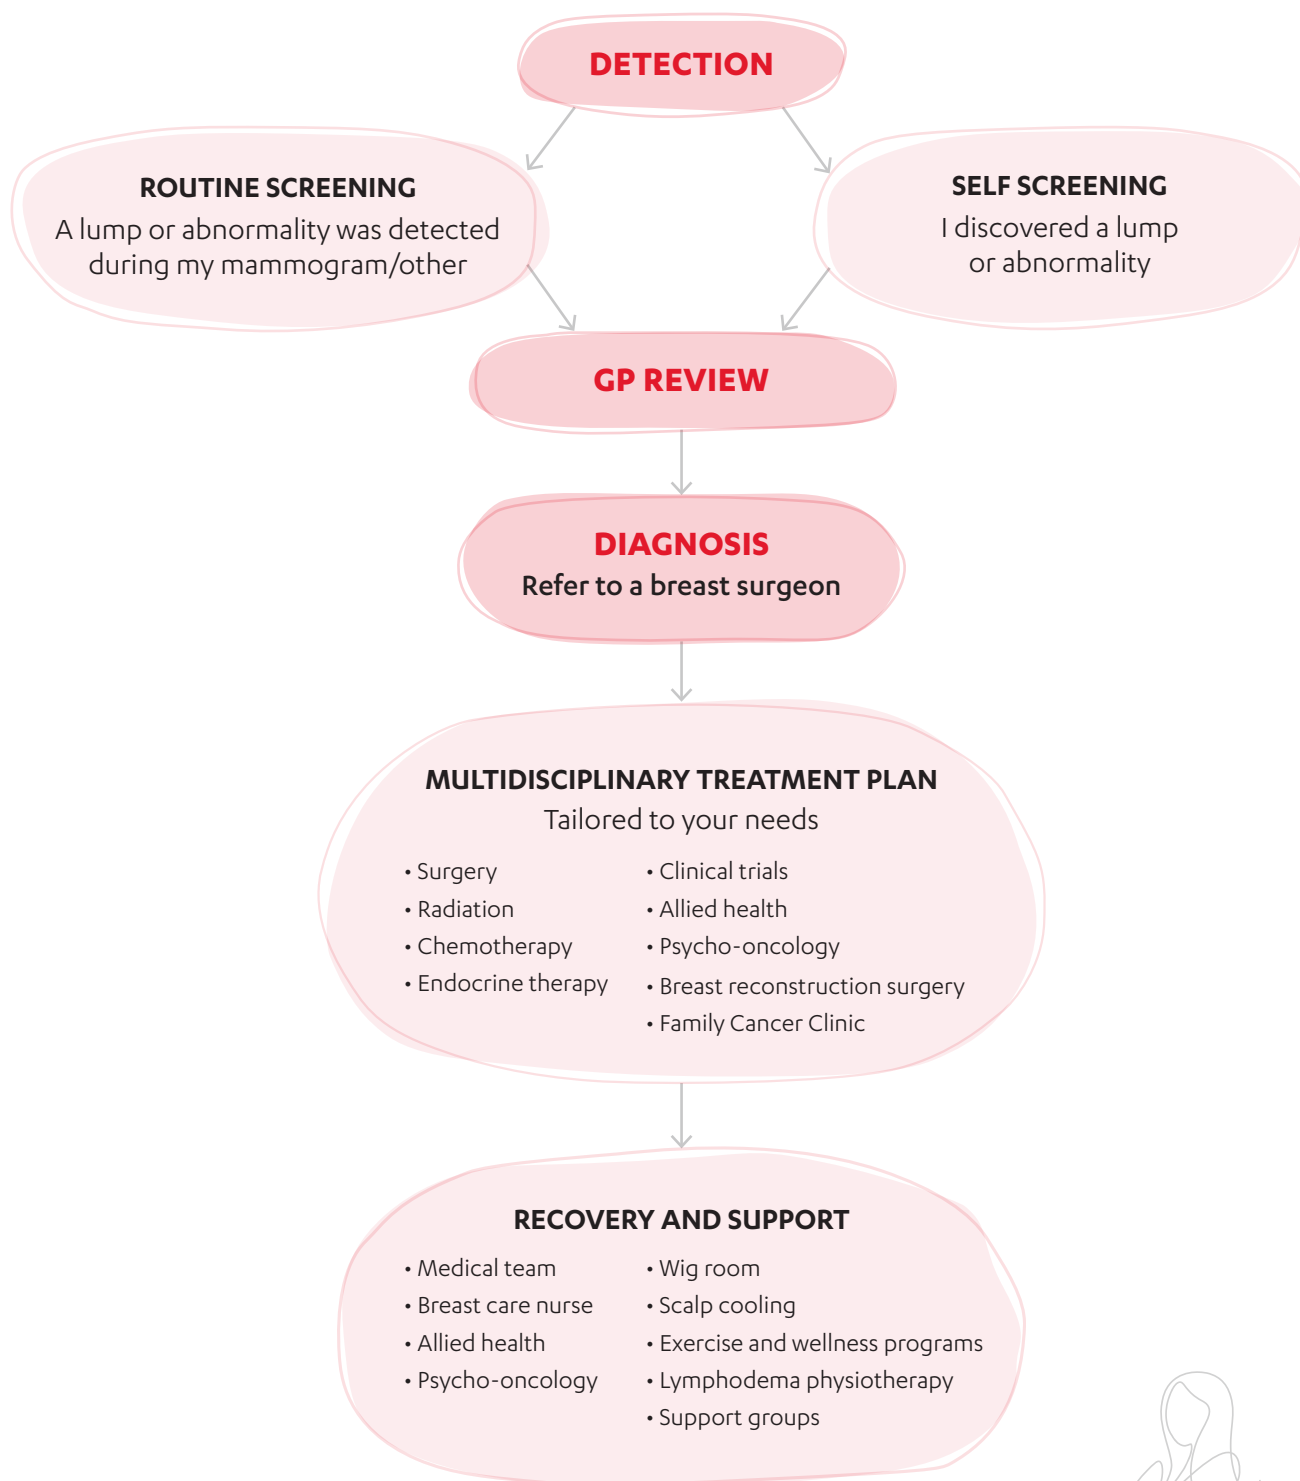

BREAST CANCER PATIENT PATHWAY

CABRINI BREAST CANCER CARE

Cabrini offers a comprehensive breast cancer care service, tailored to your specific needs. Available at Malvern and Brighton.

To find a breast surgeon, or for more information about our breast cancer services, go to cabrini.com.au/breastcancer