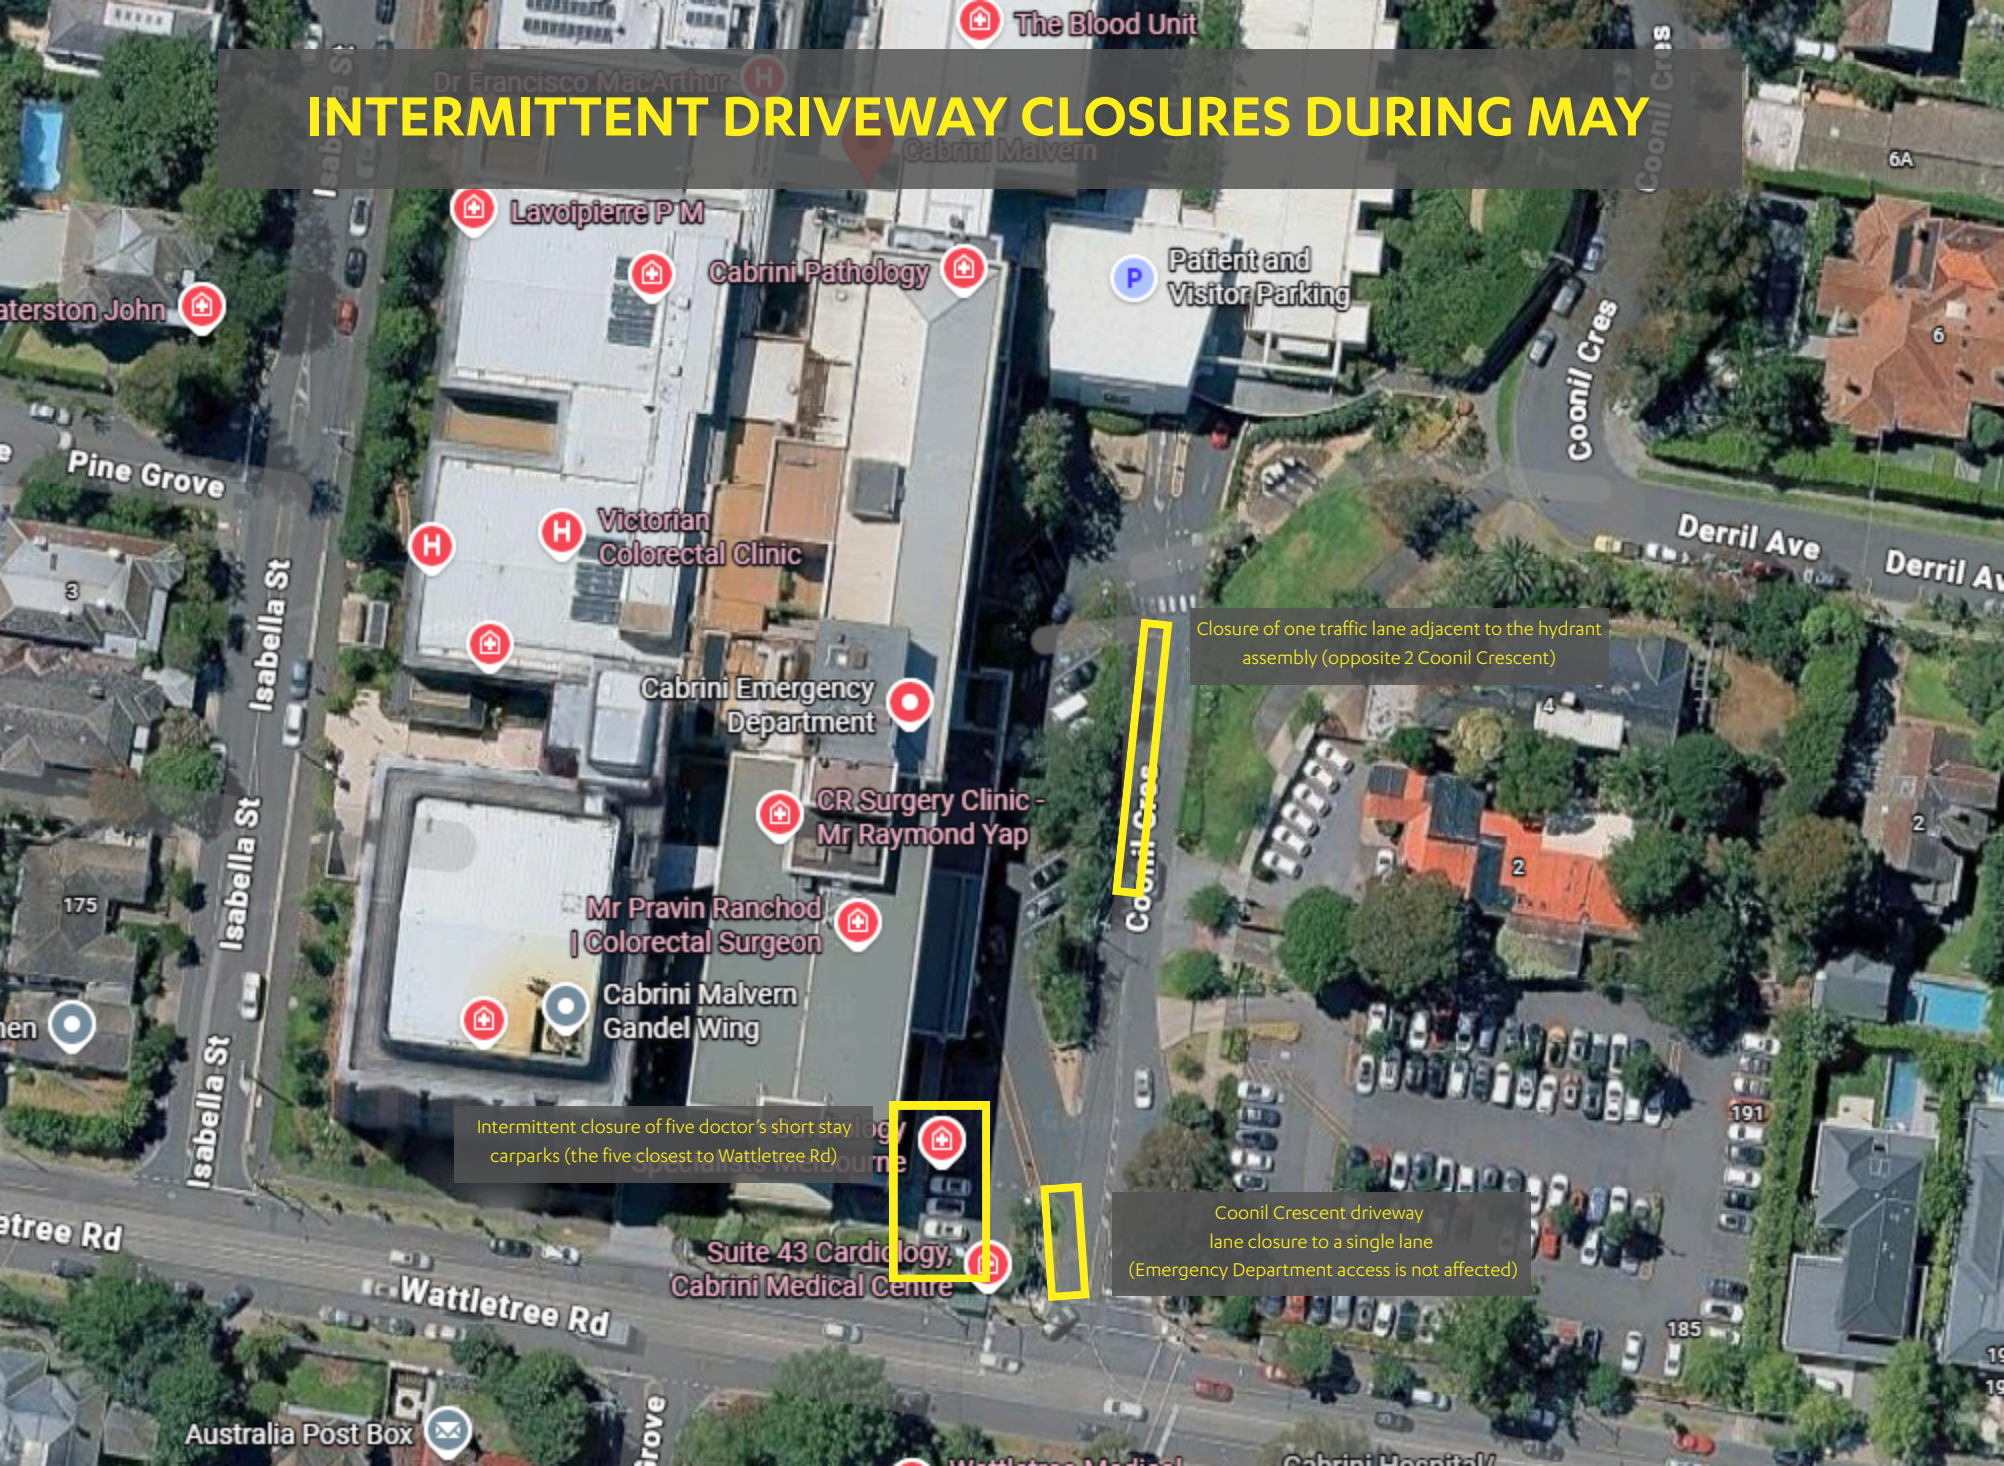

INTERMITTENT DRIVEWAY CLOSURES DURING MAY

Intermittent closure of five doctor's short stay surgery and pathology carparks (the five closest to Wattle Rd)

Closure of one traffic lane adjacent to the hydrant assembly (opposite 2 Coonil Crescent)

Coonil Crescent driveway lane closure to a single lane (Emergency Department access is not affected)